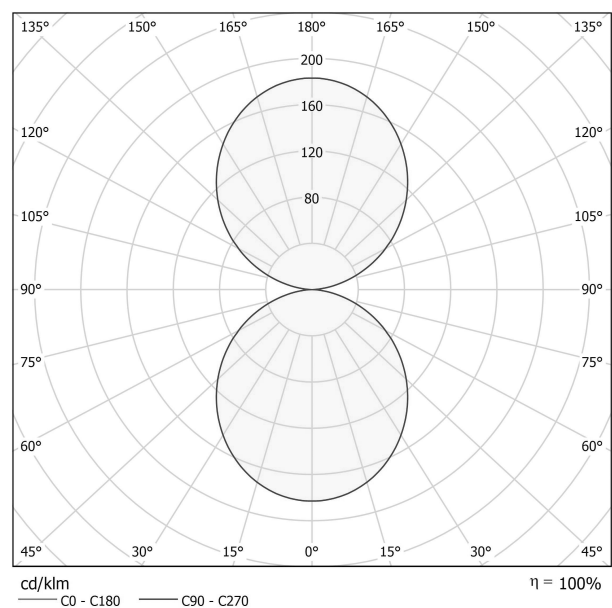

Polar diagram