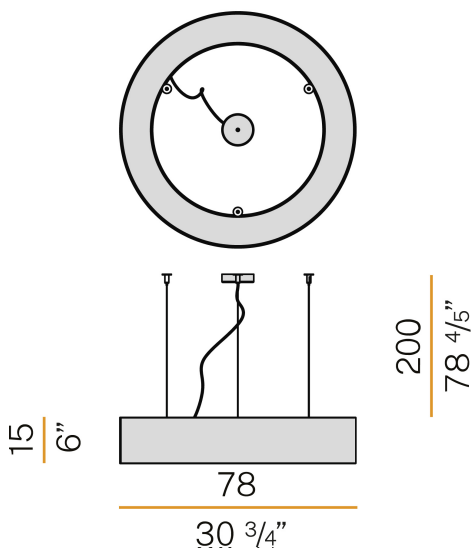

### Data sheet

CODE	L08121.080.0402
SYSTEM POWER CONSUMPTION	87W
EFFICACY	70.18lm/W
LIGHT SOURCE	LED
LIGHT SOURCE LIFETIME	L80 (B20) 80.000h
COLOUR TEMPERATURE	3000K Ra>90
LIGHT DISTRIBUTION	diffused
POWER SUPPLY	220-240V AC
FREQUENCY	50/60Hz
ELECTRICAL CONFIGURATION	dimmable (DALI/Push DIM)
DRIVER	integrated included
NOMINAL LUMINOUS FLUX	12223lm
LUMEN OUTPUT	6106lm
EFFICIENCY	50%
WEIGHT	9,36 Kg
PROTECTION DEGREE	IP40
COLOUR TOLLERANCES	SDCM 3
GLOW WIRE TEST PERFORMANCE	850°
PACKING DIMENSIONS (CM)	90,0 x 25,0 x 90,0

Suspension lighting fixture for interiors, with direct and indirect light emission. Pickled sheet metal structure in polyacrylic paint. Aluminium dissipation plates. Aluminium and pickled sheet metal covers in white or black polyacrylic paint, or with gold leaf coating. Diffusers in modelled polycarbonate with opaline finish. Suspension kit with griplocks and 2m (78,7") long steel cables. 2,5m (98,4") long power cable in transparent PVC. Power canopy with galvanized sheet metal ceiling bracket and pickled sheet metal covering in white or black polyacrylic paint, or with gold leaf coating.

### Technical drawing